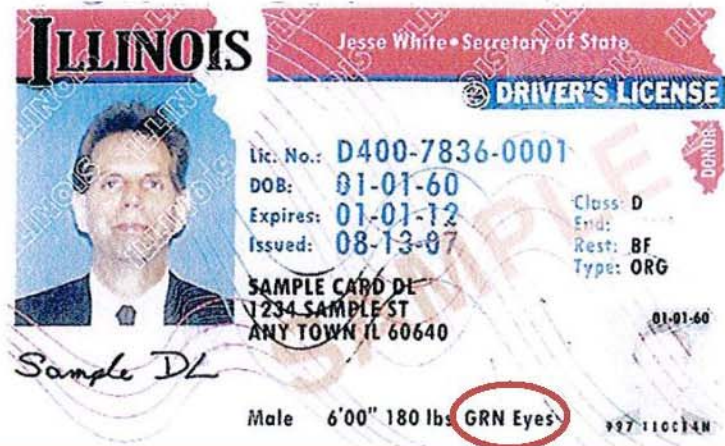

WARNING: The O.C.P.D. has acquired several fake Illinois I.D.'s used to purchase alcohol. Vendors should be on the alert.

ILLINOIS

CURRENT LICENSE

MINOR'S LICENSE: Vertical format; white "Under 21 until (date)" in red bar and, if applicable, black "Under 18 until (date)" in yellow bar at photo right.

Validation: Guilloche background pattern; state map overlapping upper right corner of photo; ghost image; UV features; hologram; microprinting.

ID: Green headbar; white "ID CARD" in blue bar; minor's is vertical.

Other details: For CDL, red headbar, white "CDL" in blue bar.

- The sample Illinois Drivers License (above) has the word "Illinois" embedded in the photo I.D. on an angle. The Fake I.D. (below) is missing this feature.
- Feature description for "eyes" is missing the letter "s" on the Fake Drivers License.