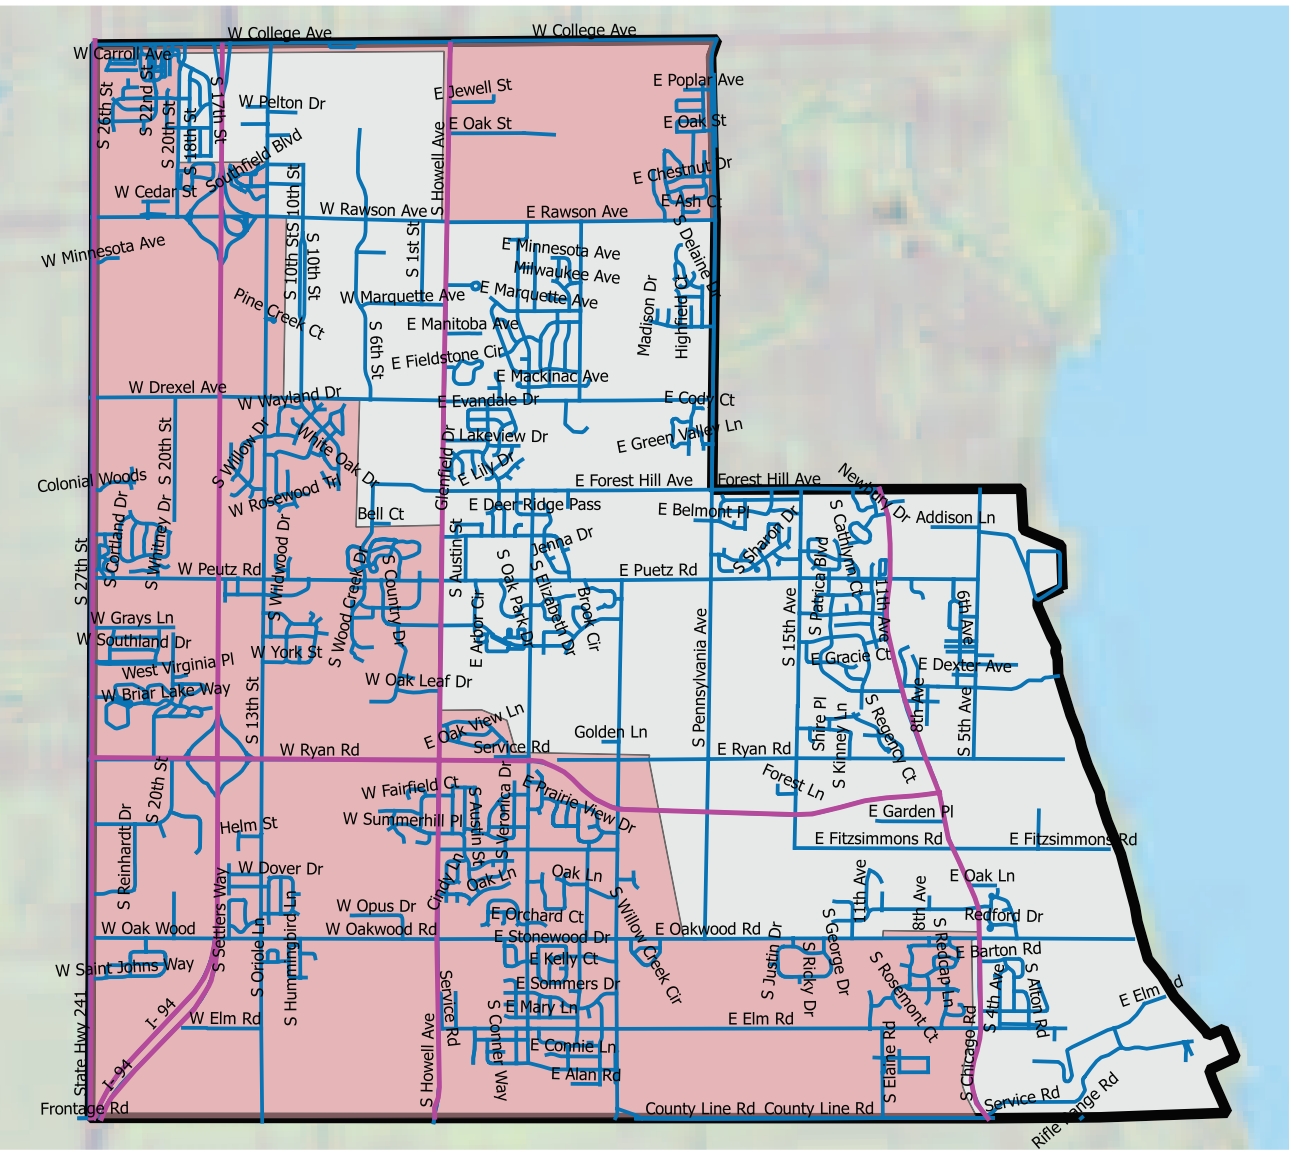

Muskego Hauling • W144 S6350 College Ct. • Muskego, WI 53150